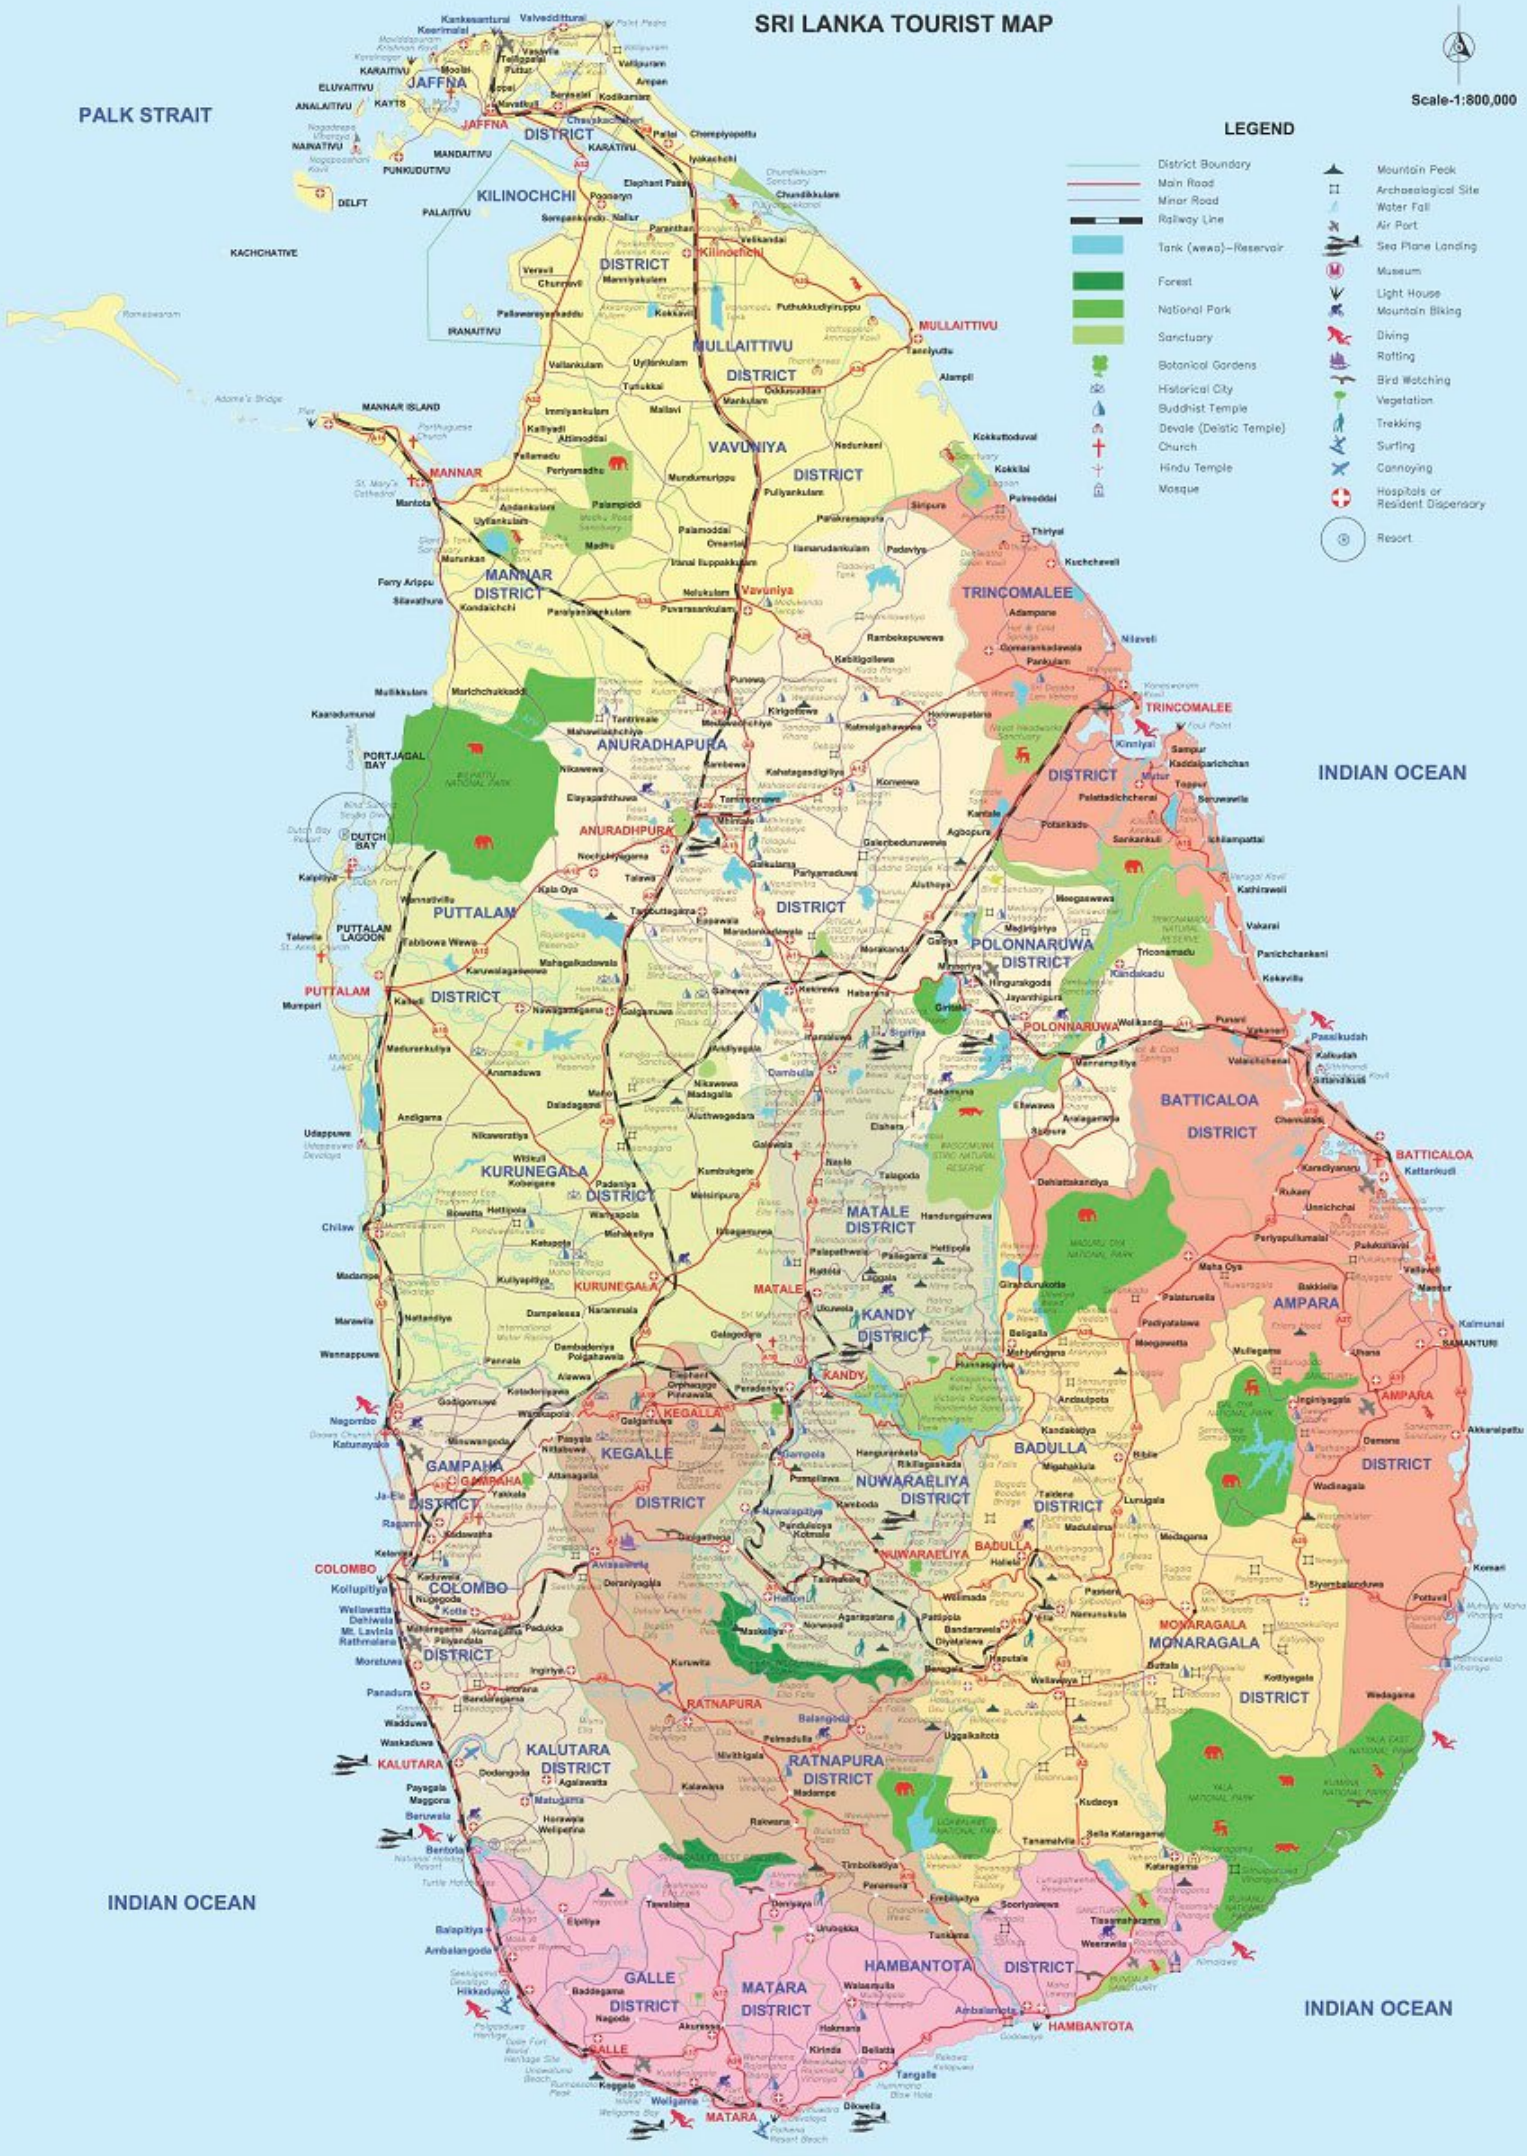

# SRI LANKA TOURIST MAP

Scale: 1:800,000

PALK STRAIT

## LEGEND

- District Boundary
- Main Road
- Minor Road
- Railway Line
- Tank (weva)-Reservoir
- Forest
- National Park
- Sanctuary
- Botanical Gardens
- Historical City
- Buddhist Temple
- Devale (Relic Temple)
- Church
- Hindu Temple
- Mosque
- Mountain Peak
- Archaeological Site
- Water Fall
- Air Port
- Sea Plane Landing
- Museum
- Light House
- Mountain Biking
- Diving
- Rafting
- Bird Watching
- Vegetation
- Trekking
- Surfing
- Canoying
- Hospitals or Resident Dispensary
- Resort

INDIAN OCEAN

INDIAN OCEAN

INDIAN OCEAN